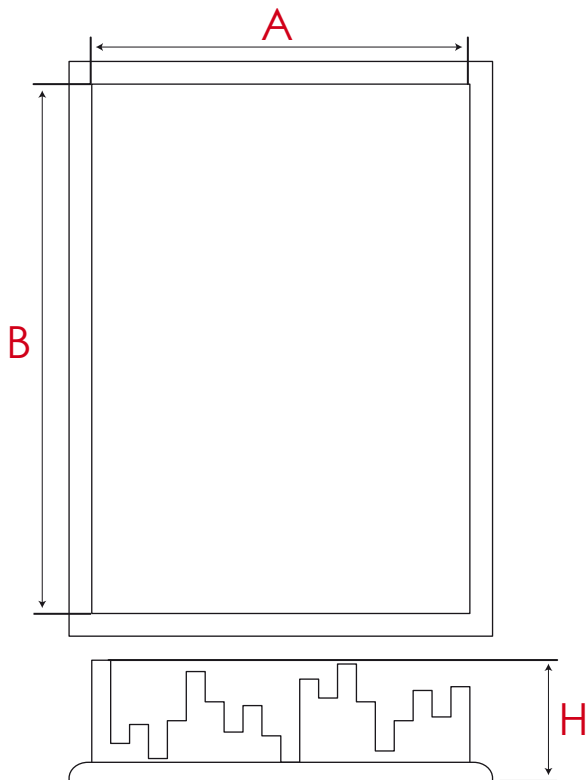

DIFF 5070

DIFF 5030

STRIP 1

Model	STRIP 1	DIFF 5030	DIFF 5070
Shape	Panel	Panel	Panel
Box	12 pcs	6 pcs	3 pcs
Effect	3D Diffuser	3D Diffuser	3D Diffuser
H	5 cm / 1"	6,5 cm / 2" 9/16	16,5 cm / 6" 1/2
A	15 cm / 5" 15/16	30 cm / 11" 13/16	50 cm / 19" 11/16
B	50 cm / 19" 11/16	50 cm / 19" 11/16	70 cm / 27" 9/16
Net Weight	0,1 kg / 0,22 lb	0,7 kg / 1,54 lb	1,7 kg / 3,75 lb
Box Shipping Weight		5,1 kg / 11,25 lb	11,1 kg / 24,5 lb
Box Shipping Size (D x H x W)	24,4"x 25"x 32"	72 x 22 x 32 cm	72 x 22 x 32 cm
Panel finishes	Polistyrene	Polistyrene	Polistyrene
Frame finishes	no	Wood	Wood
Colors	White	White	White