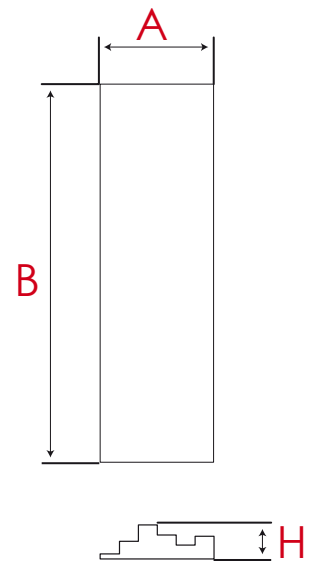

DIFF 5070

DIFF 5030

STRIP 1

Model	STRIP 1	DIFF 5030	DIFF 5070
Shape	Panel	Panel	Panel
Box	12 pcs	6 pcs	3 pcs
Effect	3D Diffuser	3D Diffuser	3D Diffuser
H	5 cm / 1"	6,5 cm / 2" 9/16	16,5 cm / 6" 1/2
A	15 cm / 5" 15/16	30 cm / 11" 13/16	50 cm / 19" 11/16
B	50 cm / 19" 11/16	50 cm / 19" 11/16	70 cm / 27" 9/16
Net Weight	0,1 kg / 0,22 lb	0,7 kg / 1,54 lb	1,7 kg / 3,75 lb
Box Shipping Weight		5,1 kg / 11,25 lb	11,1 kg / 24,5 lb
Box Shipping Size (D x H x W)	24,4"x 25"x 32"	72 x 22 x 32 cm	72 x 22 x 32 cm
Panel finishes	Polistyrene	Polistyrene	Polistyrene
Frame finishes	no	Wood	Wood
Colors	White	White	White