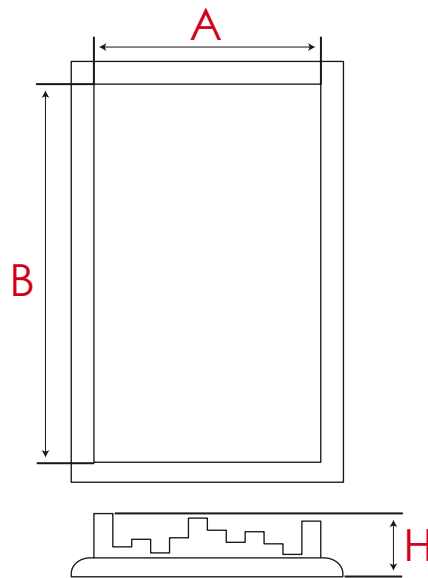

DIFF 5070

DIFF 5030

STRIP 1

Model	STRIP 1	DIFF 5030	DIFF 5070
Shape	Panel	Panel	Panel
Box	12 pcs	6 pcs	3 pcs
Effect	3D Diffuser	3D Diffuser	3D Diffuser
H	5 cm / 1"	6,5 cm / 2" 9/16	16,5 cm / 6" 1/2
A	15 cm / 5" 15/16	30 cm / 11" 13/16	50 cm / 19" 11/16
B	50 cm / 19" 11/16	50 cm / 19" 11/16	70 cm / 27" 9/16
Net Weight	0,1 kg / 0,22 lb	0,7 kg / 1,54 lb	1,7 kg / 3,75 lb
Box Shipping Weight		5,1 kg / 11,25 lb	11,1 kg / 24,5 lb
Box Shipping Size (D x H x W)	24,4"x 25"x 32"	72 x 22 x 32 cm	72 x 22 x 32 cm
Panel finishes	Polistyrene	Polistyrene	Polistyrene
Frame finishes	no	Wood	Wood
Colors	White	White	White