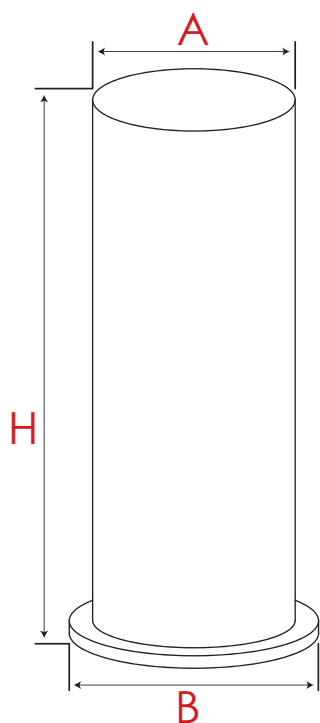

Cylindrical

CORR 50
CORR 100
CORR 100R

Model	Corrector 50	Corrector 100
Shape	Cylinder	Cylinder
Box	2 pcs	1 pc
Effect	Absorbing	Absorbing
H	52 cm / 19" 1/2	104 cm / 40" 15/16
A	26,5 cm / 10" 7/16	26,5 cm / 10" 7/16
B	32 cm / 12" 5/8	32 cm / 12" 5/8
Net Weight	3,1 kg / 6,8 lb	5,1 kg / 11,2 lb
Shipping Weight	4,6 kg / 10,1 lb	6,6 kg / 14,6 lb
Shipping Dimensions (D x H x W)	34 x 34 x 56 cm	34 x 34 x 112 cm
	13,5"x 13,5"x 22"	13,5"x 13,5"x 44"
Top finishes	MicroFiber	MicroFiber
Base finishes	Black Vinyl	Black Vinyl
Colors	White - Beige - Nut - Bordeaux - Gray Gray Blue - Dark Blue - Anthracite - Black	

Model	Corrector 100RA
Shape	Elliptic
Box	1 pcs
Effect	Reflecting/Absorbing
H	104 cm / 40" 15/16
A	38 cm / 15"
B	30 cm / 11" 13/16
C	40 cm / 15" 3/4
D	33,5 cm / 13" 3/16
Net Weight	6,8 kg / 15,0 lb
Shipping Weight	8,3 kg / 18,3 lb
Shipping Dimensions (D x H x W)	37,5 x 38 x 112 cm
	14,8"x 15"x 22"
Top finishes	MicroFiber
Base finishes	Walnut Wood
Colors	White - Beige - Nut - Bordeaux - Gray Gray Blue - Dark Blue - Anthracite - Black