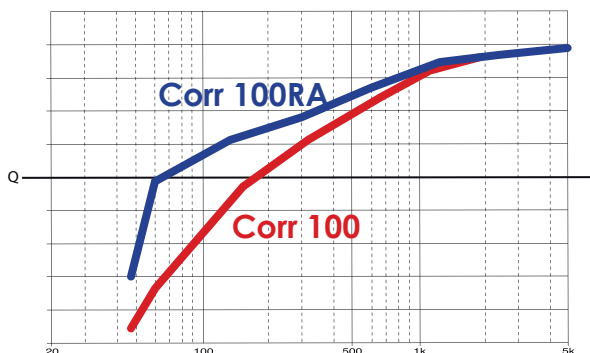

Cylindrical

CORR 50
CORR 100
CORR 100R

Model	Corrector 50	Corrector 100
Shape	Cylinder	Cylinder
Box	2 pcs	1 pc
Effect	Absorbing	Absorbing
H	52 cm / 19" 1/2	104 cm / 40" 15/16
A	26,5 cm / 10" 7/16	26,5 cm / 10" 7/16
B	32 cm / 12" 5/8	32 cm / 12" 5/8
Net Weight	3,1 kg / 6,8 lb	5,1 kg / 11,2 lb
Shipping Weight	4,6 kg / 10,1 lb	6,6 kg / 14,6 lb
Shipping Dimensions (D x H x W)	34 x 34 x 56 cm	34 x 34 x 112 cm
	13,5"x 13,5"x 22"	13,5"x 13,5"x 44"
Top finishes	MicroFiber	MicroFiber
Base finishes	Black Vinyl	Black Vinyl
Colors	White - Beige - Nut - Bordeaux - Gray Gray Blue - Dark Blue - Anthracite - Black	

Model	Corrector 100RA
Shape	Elliptic
Box	1 pcs
Effect	Reflecting/Absorbing
H	104 cm / 40" 15/16
A	38 cm / 15"
B	30 cm / 11" 13/16
C	40 cm / 15" 3/4
D	33,5 cm / 13" 3/16
Net Weight	6,8 kg / 15,0 lb
Shipping Weight	8,3 kg / 18,3 lb
Shipping Dimensions (D x H x W)	37,5 x 38 x 112 cm
	14,8"x 15"x 22"
Top finishes	MicroFiber
Base finishes	Walnut Wood
Colors	White - Beige - Nut - Bordeaux - Gray Gray Blue - Dark Blue - Anthracite - Black