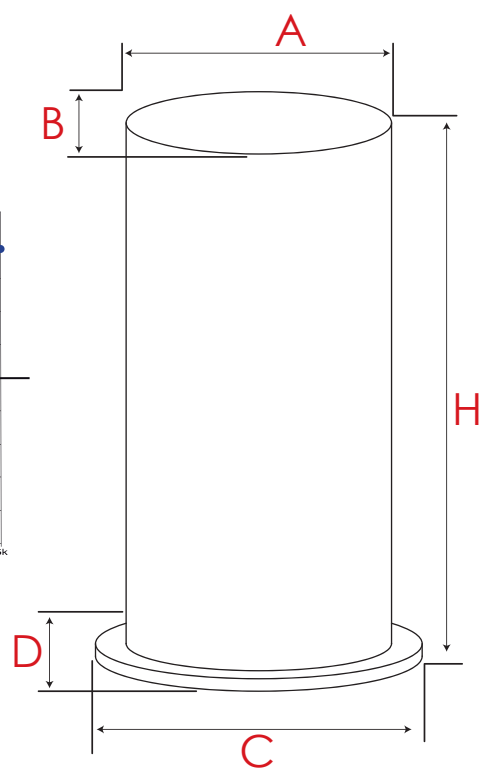

Cylindrical

CORR 50
CORR 100
CORR 100R

Model	Corrector 50	Corrector 100
Shape	Cylinder	Cylinder
Box	2 pcs	1 pc
Effect	Absorbing	Absorbing
H	52 cm / 19" 1/2	104 cm / 40" 15/16
A	26,5 cm / 10" 7/16	26,5 cm / 10" 7/16
B	32 cm / 12" 5/8	32 cm / 12" 5/8
Net Weight	3,1 kg / 6,8 lb	5,1 kg / 11,2 lb
Shipping Weight	4,6 kg / 10,1 lb	6,6 kg / 14,6 lb
Shipping Dimensions (D x H x W)	34 x 34 x 56 cm	34 x 34 x 112 cm
	13,5"x 13,5"x 22"	13,5"x 13,5"x 44"
Top finishes	MicroFiber	MicroFiber
Base finishes	Black Vinyl	Black Vinyl
Colors	White - Beige - Nut - Bordeaux - Gray Gray Blue - Dark Blue - Anthracite - Black	

Model	Corrector 100RA
Shape	Elliptic
Box	1 pcs
Effect	Reflecting/Absorbing
H	104 cm / 40" 15/16
A	38 cm / 15"
B	30 cm / 11" 13/16
C	40 cm / 15" 3/4
D	33,5 cm / 13" 3/16
Net Weight	6,8 kg / 15,0 lb
Shipping Weight	8,3 kg / 18,3 lb
Shipping Dimensions (D x H x W)	37,5 x 38 x 112 cm
	14,8"x 15"x 22"
Top finishes	MicroFiber
Base finishes	Walnut Wood
Colors	White - Beige - Nut - Bordeaux - Gray Gray Blue - Dark Blue - Anthracite - Black